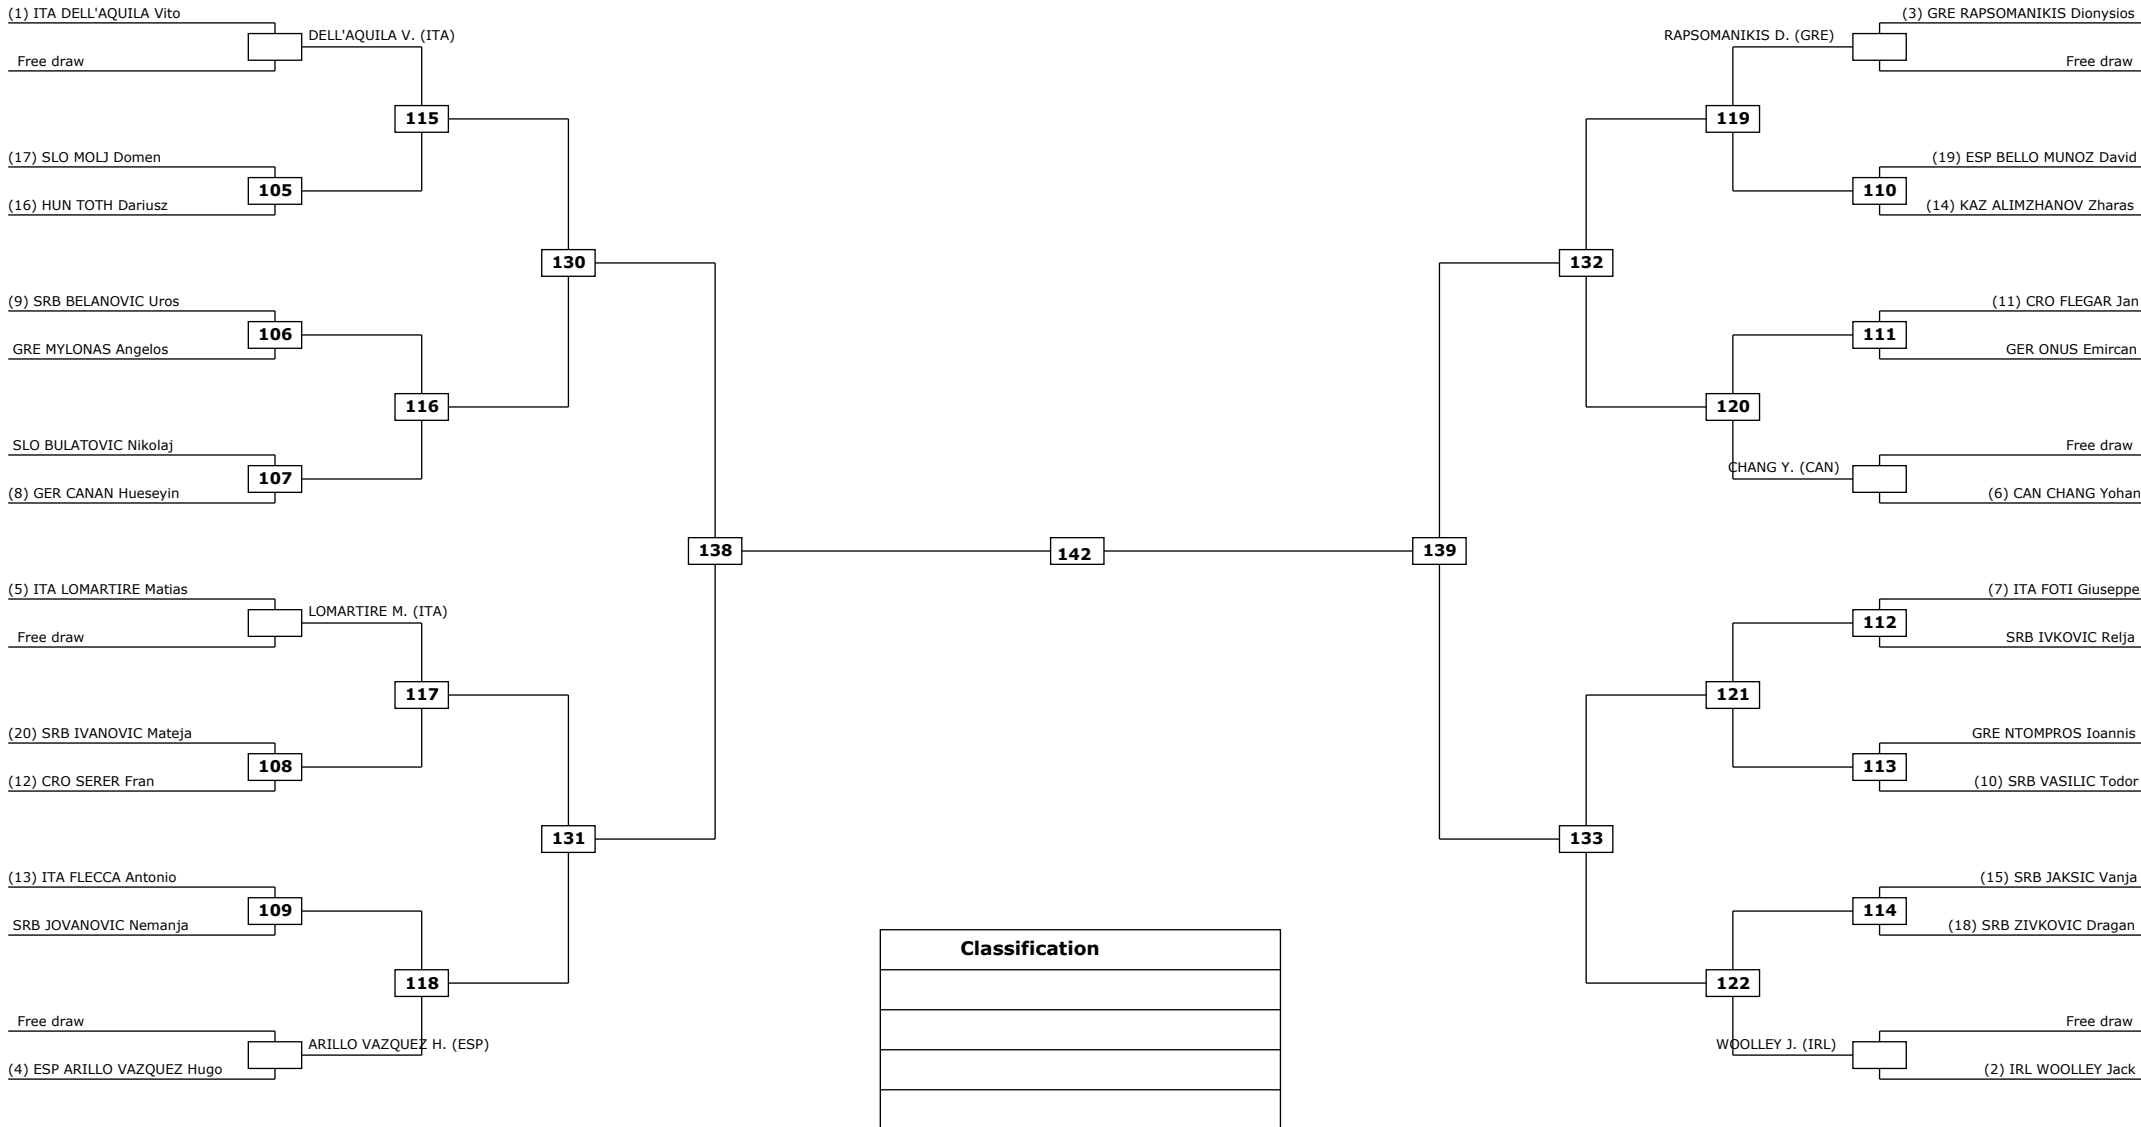

Round of 32 Round of 16 Quarter finals Semifinals Final Semifinals Quarter finals Round of 16 Round of 32

LEGEND: (RSC) Win by Referee stop the contest (WDR) Win by Withdrawal (DQB) Win by Disqualification for unspo
(x): Seed: (PTF) Win by final score (DSQ) Win by Disqualification R: Round